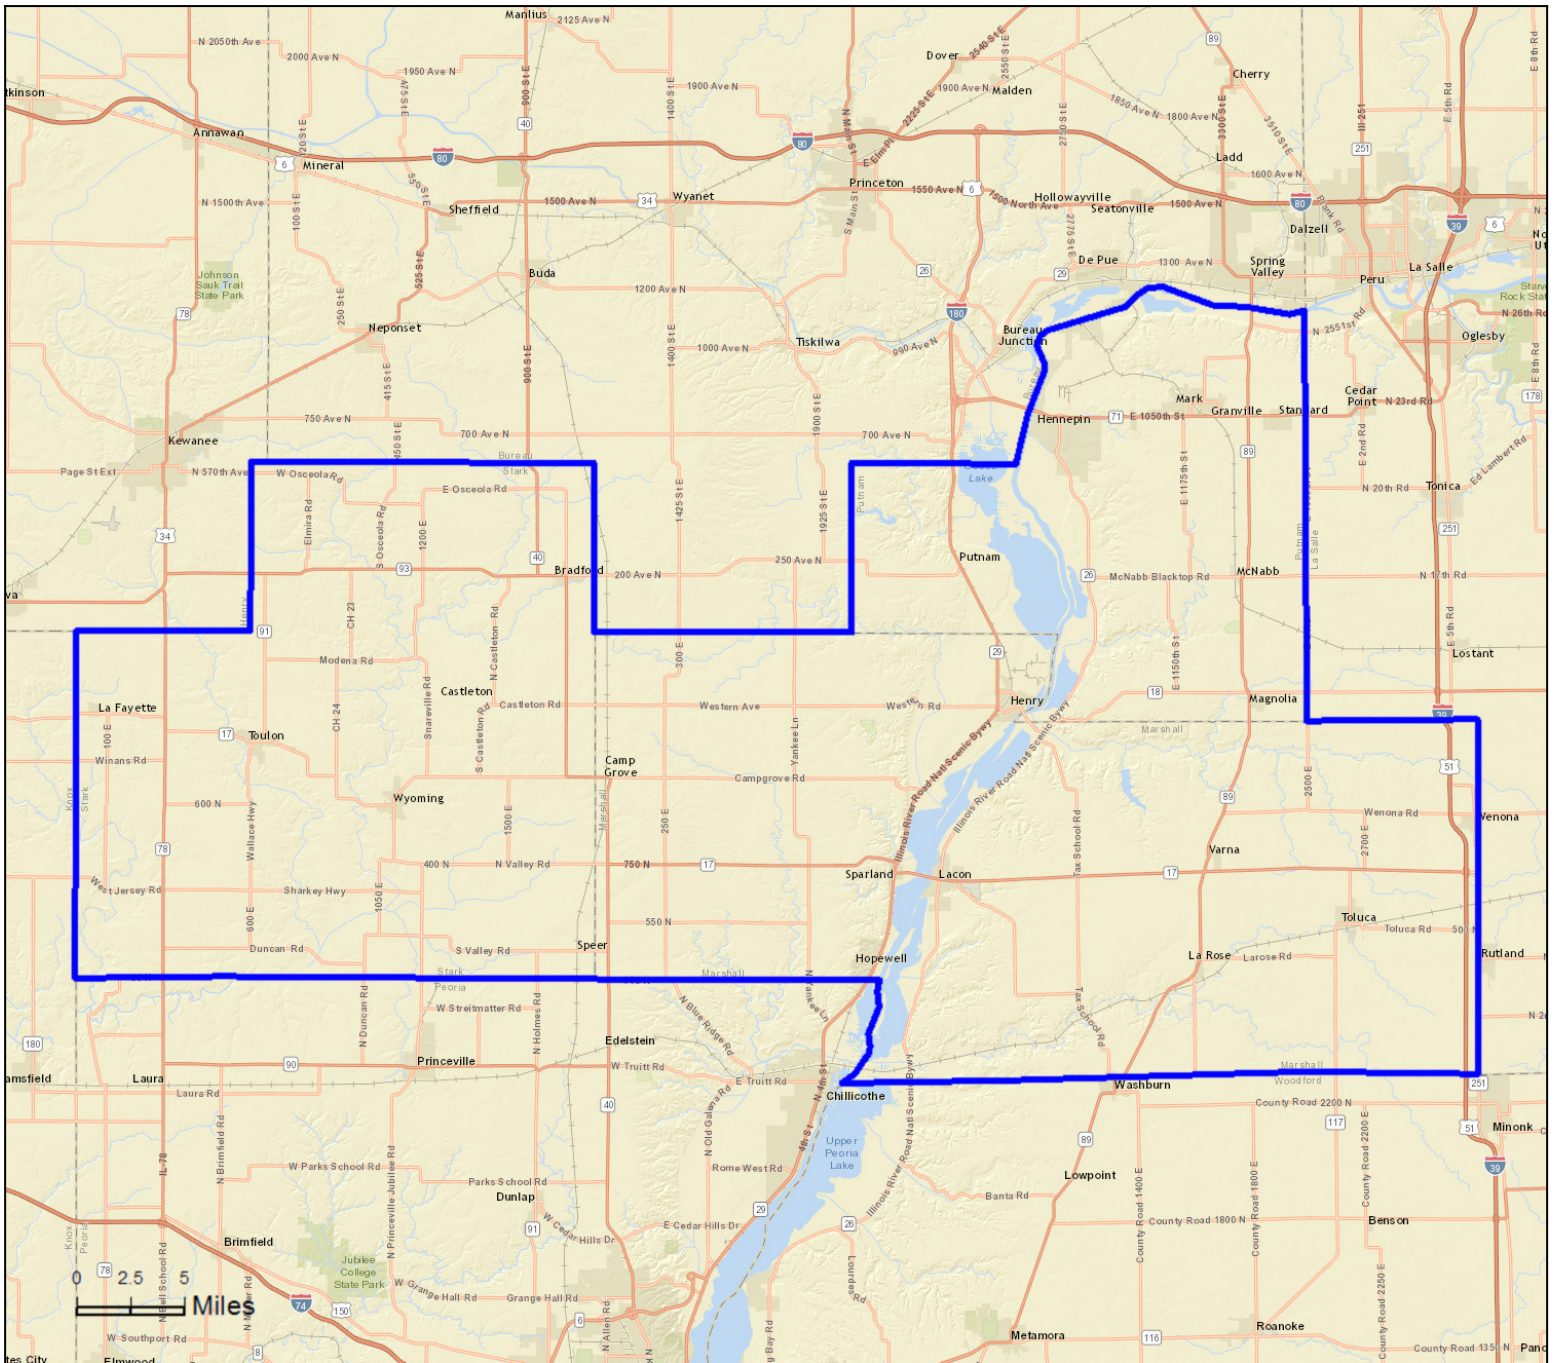

# Site Details Map

3 Counties  
Marshall County, IL (17123) et al. Putnam County, Stark County  
Geography: County

Prepared by Esri

This site is located in:

**City:** ---  
**County:** Marshall County  
**State:** Illinois  
**ZIP Code:** 61537  
**Census Tract:** 17123961300  
**Census Block Group:** 171239613001  
**CBSA:** Peoria, IL Metropolitan Statistical Area