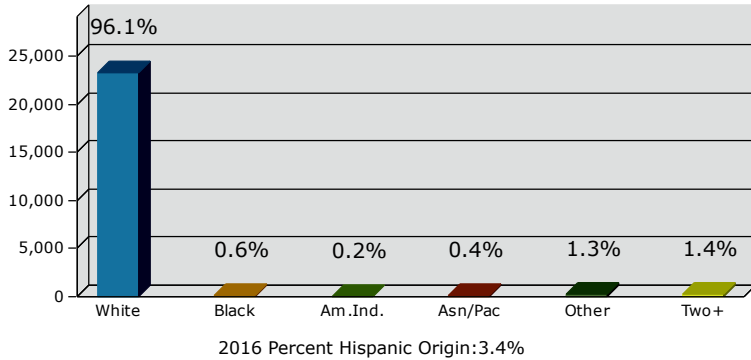

2016 Population by Race

2016 Population by Age

Households

2016 Home Value

2016-2021 Annual Growth Rate

Household Income

Source: U.S. Census Bureau, Census 2010 Summary File 1. Esri forecasts for 2016 and 2021.