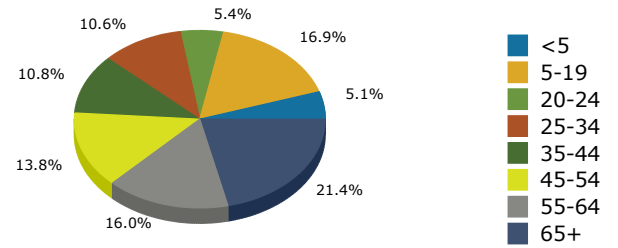

2016 Population by Race

2016 Population by Age

Households

2016 Home Value

2016-2021 Annual Growth Rate

Household Income

Source: U.S. Census Bureau, Census 2010 Summary File 1. Esri forecasts for 2016 and 2021.