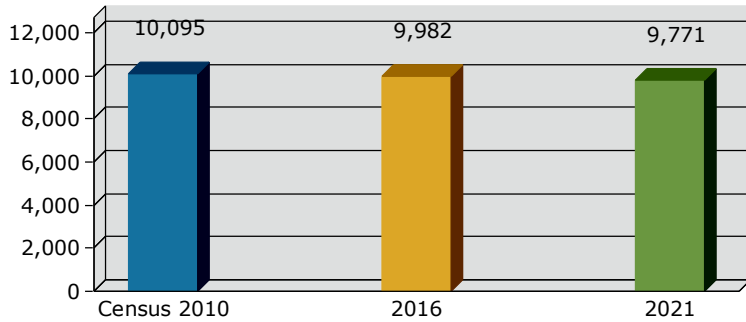

2016 Population by Race

2016 Population by Age

Households

2016 Home Value

2016-2021 Annual Growth Rate

Household Income

Source: U.S. Census Bureau, Census 2010 Summary File 1. Esri forecasts for 2016 and 2021.