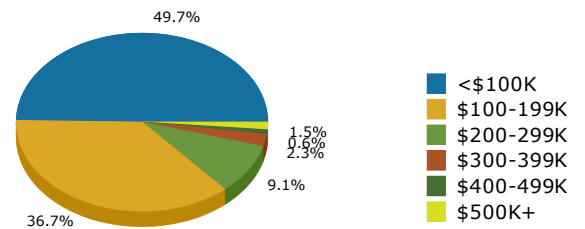

2016 Population by Race

2016 Population by Age

Households

2016 Home Value

2016-2021 Annual Growth Rate

Household Income

Source: U.S. Census Bureau, Census 2010 Summary File 1. Esri forecasts for 2016 and 2021.